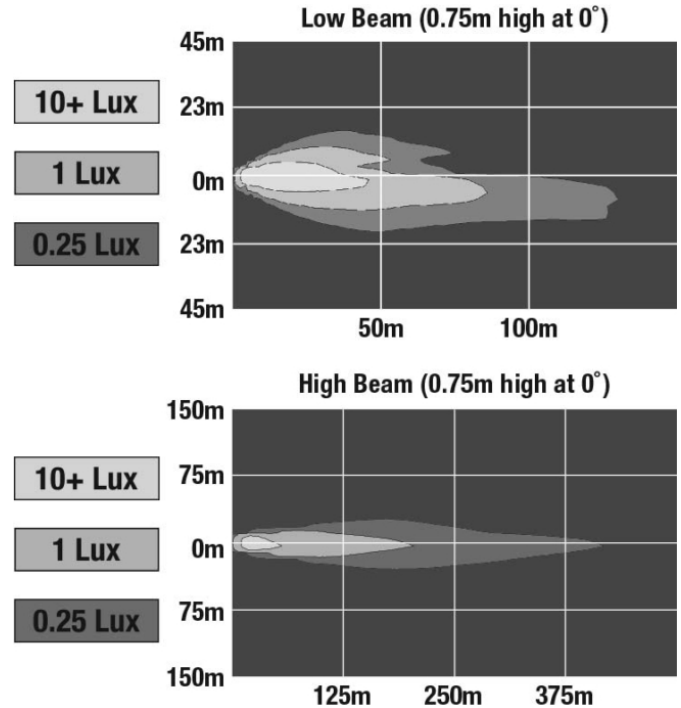

## PHOTOMETRIC SPECIFICATIONS

<b>Raw Lumen Output</b>	2895 (High Beam); 1200 (Low Beam)
<b>Effective Lumen Output</b>	1020 (High Beam); 614 (Low Beam)
<b>Candela Output</b>	50400 (High Beam); 26690 (Low Beam)
<b>Nominal LED Color Temperature</b>	5000 K
<b>Beam Pattern(s)</b>	Forward Lighting - Daytime Running Light Forward Lighting - High Beam (DOT) Forward Lighting - Low Beam (DOT) Signalization - Front Position Signalization - Marker Signalization - Turn (Front)