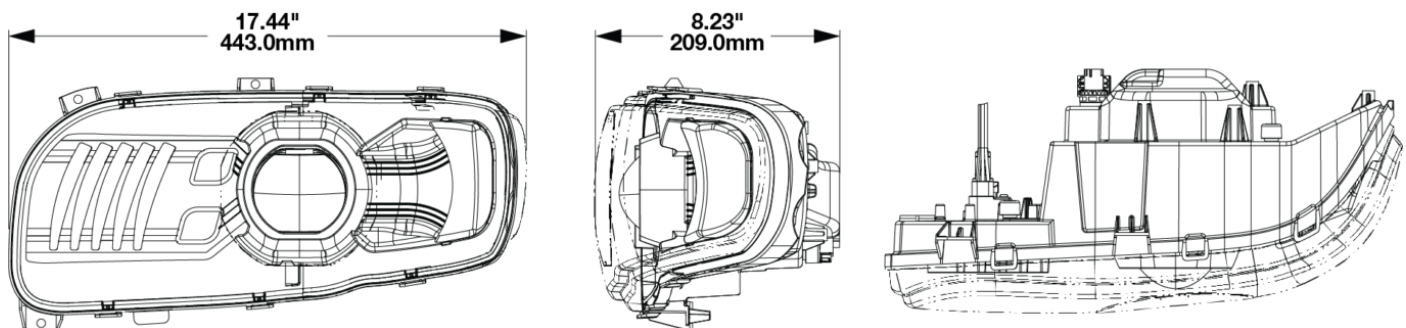

PRODUCT DIMENSIONS

Print date: 2024-08-11

© 2024 J.W. Speaker Corporation • Germantown, WI U.S.A.
www.jwspeaker.com • speaker@jwspeaker.com • 262.251.6660

J.W. SPEAKER
Engineered. Lighting. Solutions.